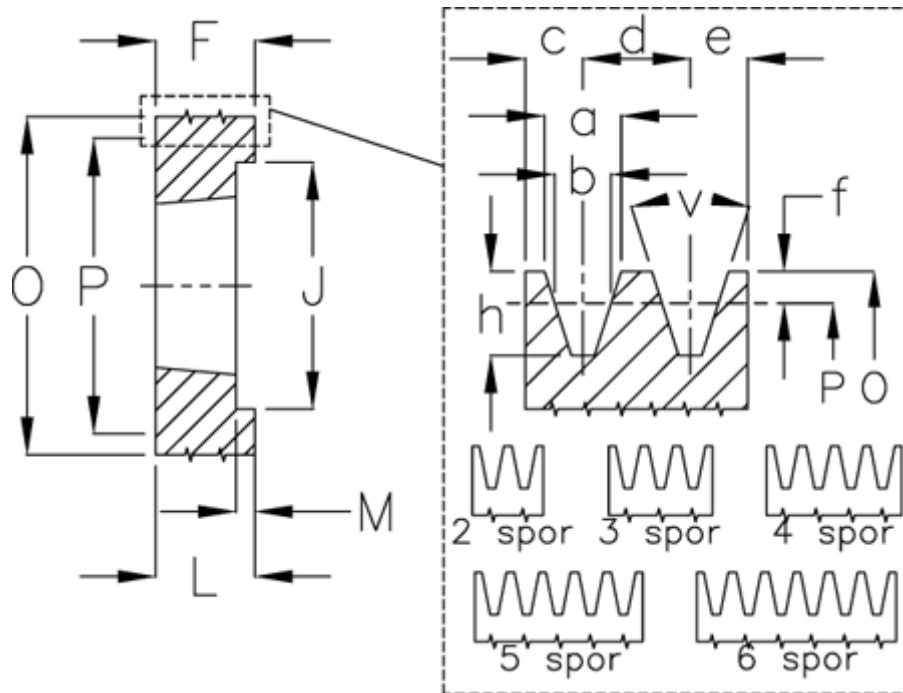

Article number: 604113016006

Description: V-belt pulley SPZ 160/6 TL2517

Measures

a	= 9.7	For bush	= 2517	P	= 160
b	= 8.5	h	= 11.0	Type	= SPZ
Bush ζ max	= 60	J	= 131	v	= 38 degrees
c	= 8.0	K	= -		
d	= 12	L	= 45		
e	= 8.0	m	= 31.0		
f	= 2.0	Number of ribs	= 6		
F	= 76	O	= 164.0		